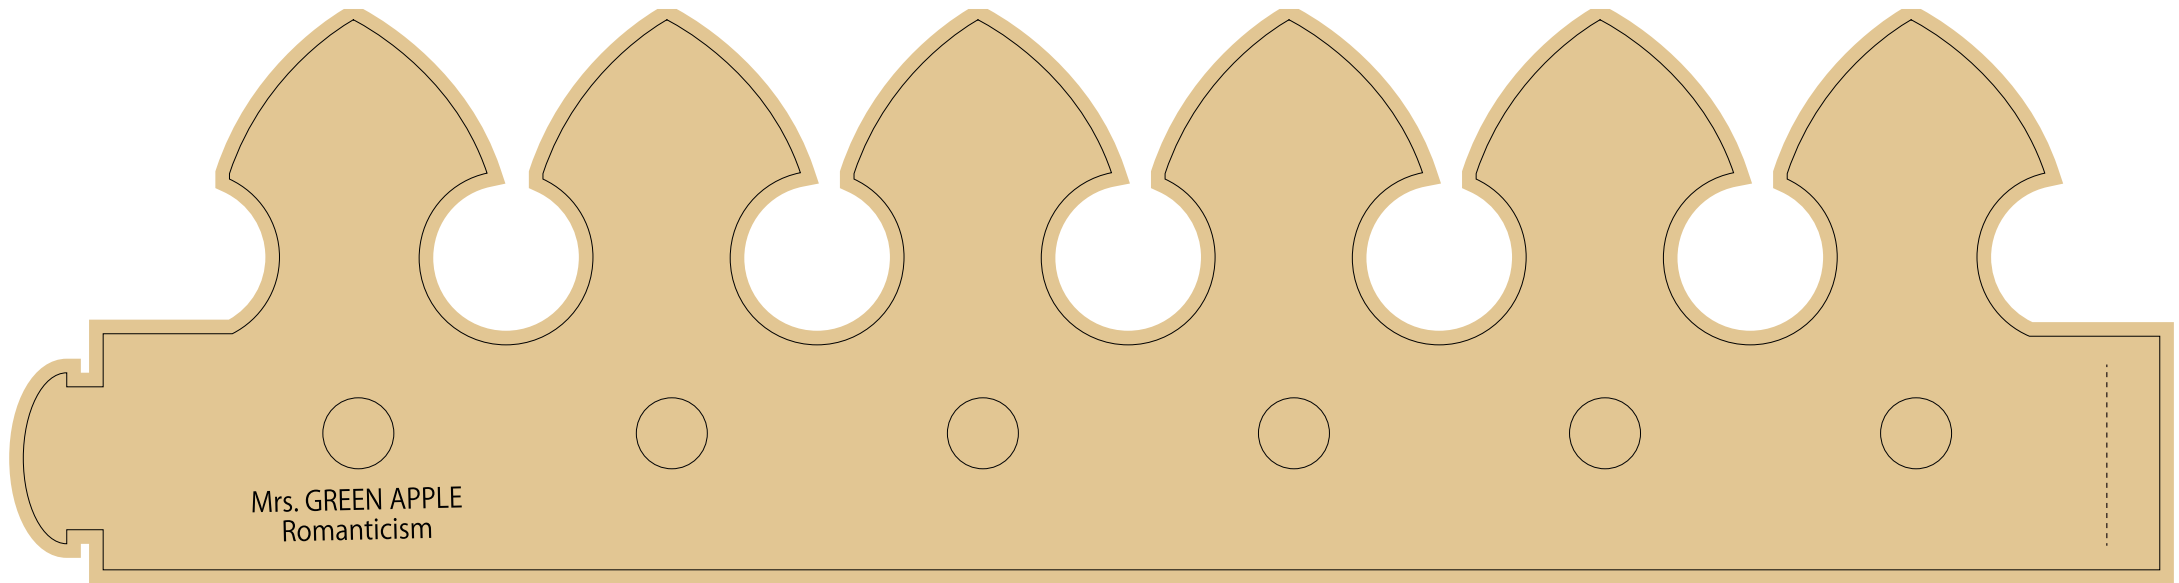

# Mrs. GREEN APPLE “Romanticism” Original Dog Crown

Mrs. GREEN APPLE  
Romanticism

—— キリトリ  
----- 切れ込み